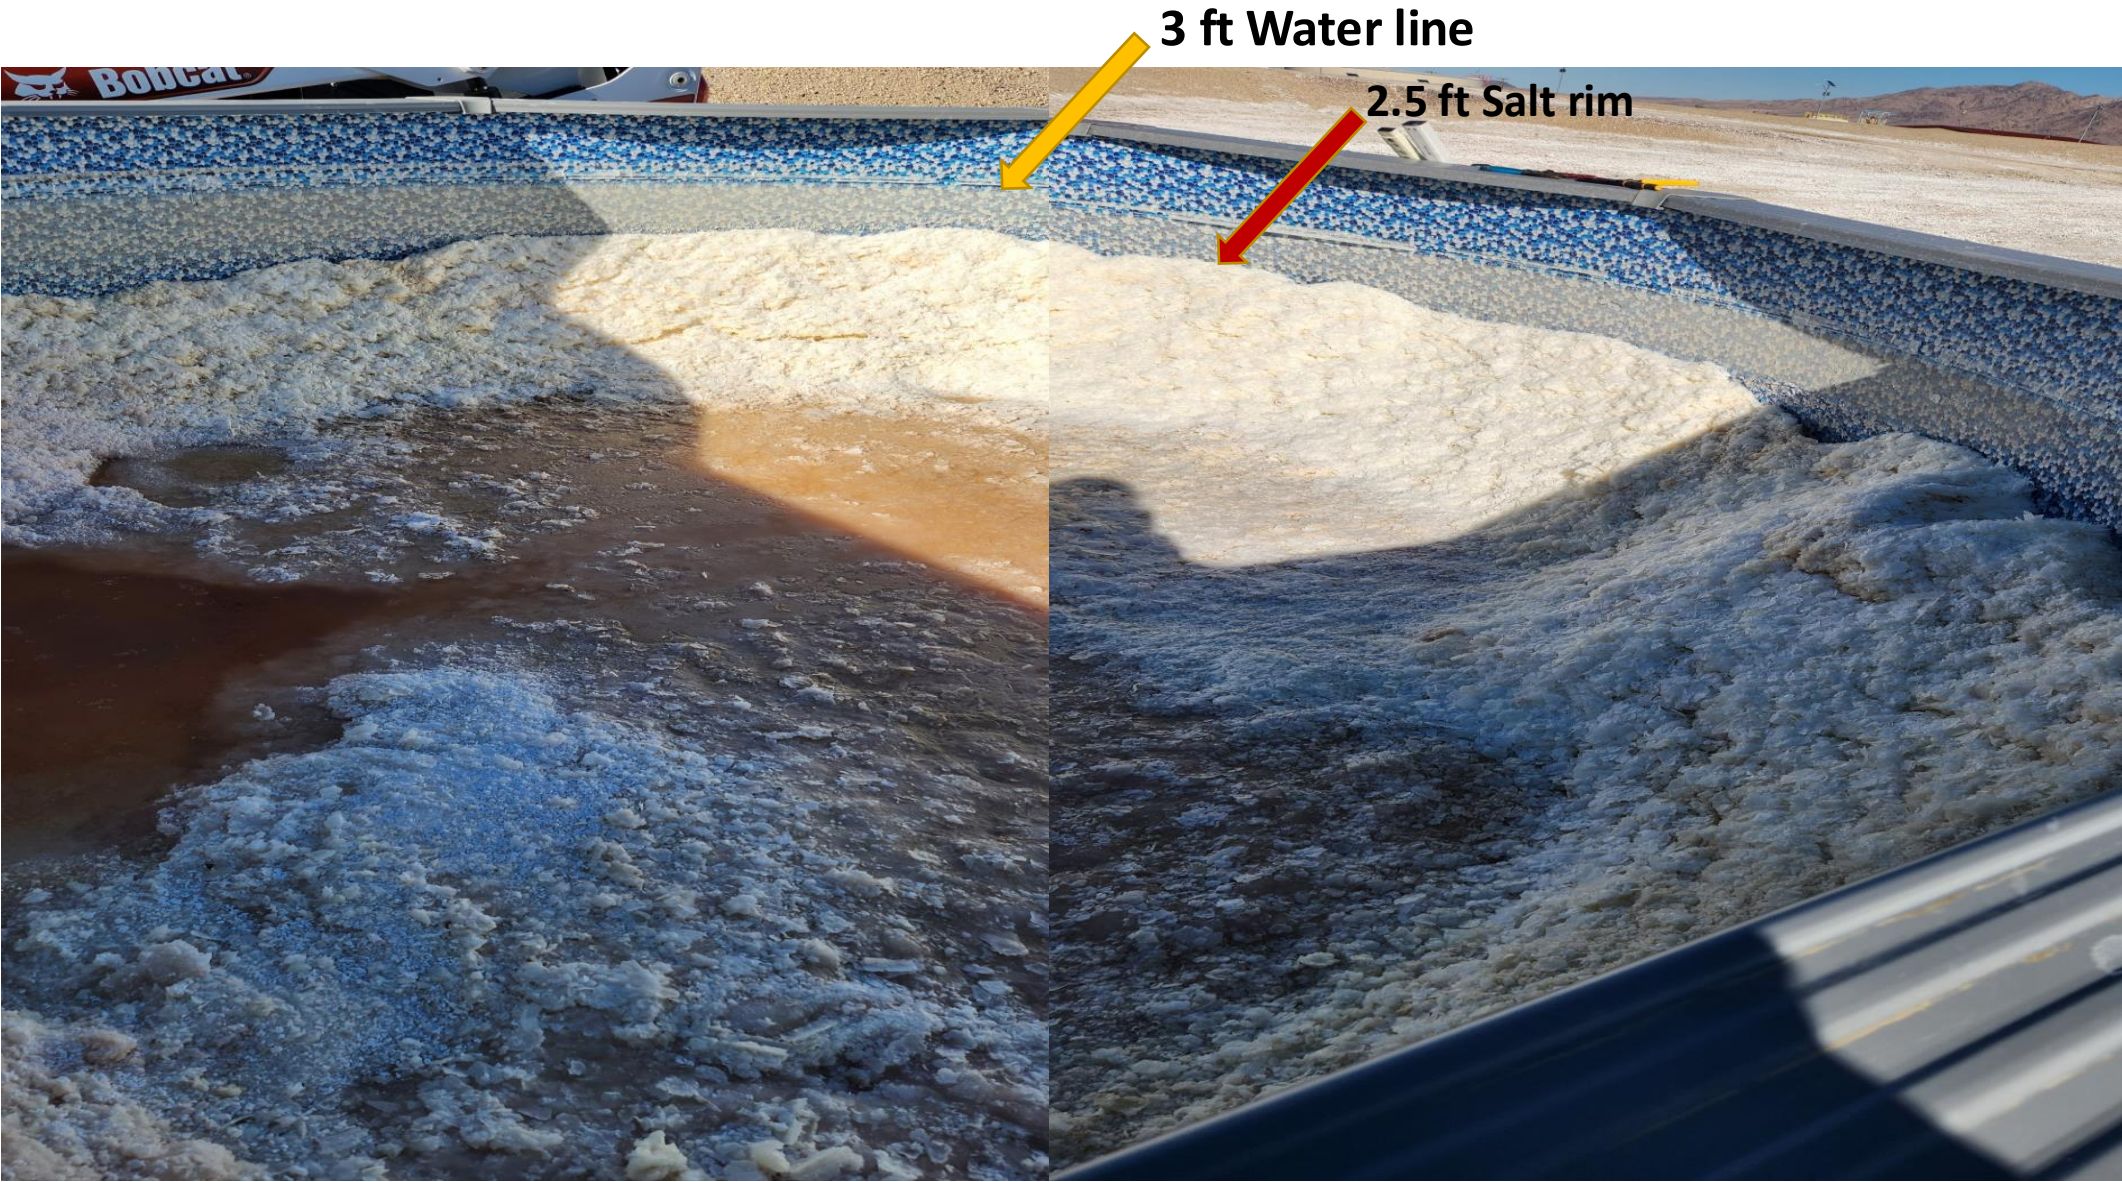

5 Month salt accumulation from H.E.A.T.

Composite images from Mojave Desert Project taken 26 February 2025